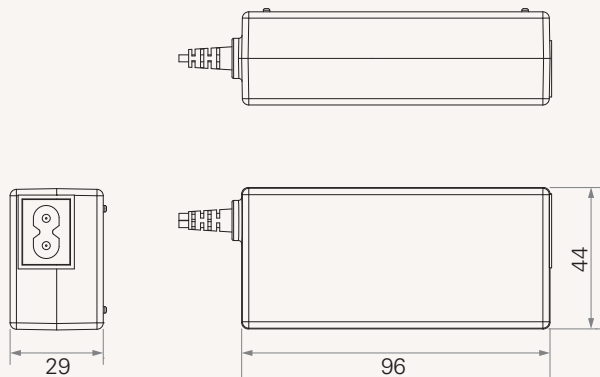

TiMOTION reserves the right to discontinue the sale of any products displayed on its website or listed in its catalogue or other written materials drawn up by TiMOTION.

General Features

Designed specifically to recharge TBB series without control box

Drawing

Standard Dimension

TBC

Version: 20130510-B

Plug

1 = EU	3 = AUS	5 = JPN
2 = USA	4 = UK	A = Others

Color

1 = Black	2 = Grey (Pantone 428C)
-----------	-------------------------

Cable Length

1 = AC cable: Straight, 1500mm; DC cable: Straight, 1000mm; DIN plug	A = Customized
2 = AC cable: Straight, 1500mm; DC cable: Straight, 1000mm; 01 plug	