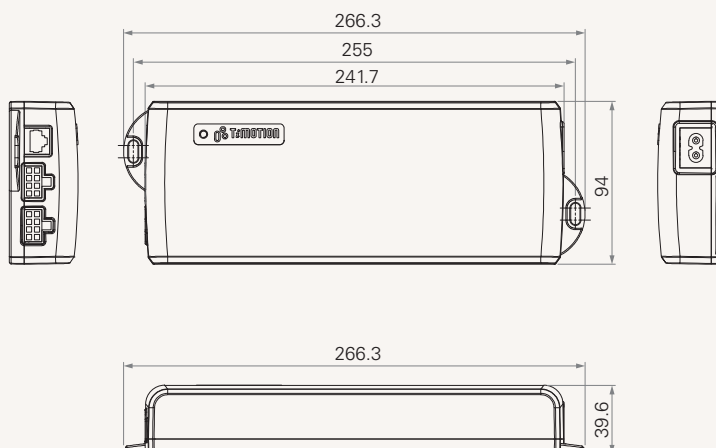

TC15

series

Product Segments

• Ergo Motion

Built-in transformer type	SMPS
Maximum output	29V DC, 10.0A
Plug support	EU, USA, AUS, UK, JPN, or customized
Number of actuators	2
Color	black or grey
0.06W standby power consumption	
Especially designed for adjustable height desk application	
Support synchronous movement	

Drawing

Standard Dimension

Terms of Use

The user is responsible for determining the suitability of TiMOTION products for a specific application.

Due to continuous development in order to improve our products, TiMOTION products are subject to frequent modifications and changes without prior notice.

1 = Black

2 = Grey (Pantone 428C)

Cable Length

1 = Straight, 1500mm

2 = Straight, 2000mm

3 = Straight, 4000mm

A = Customized