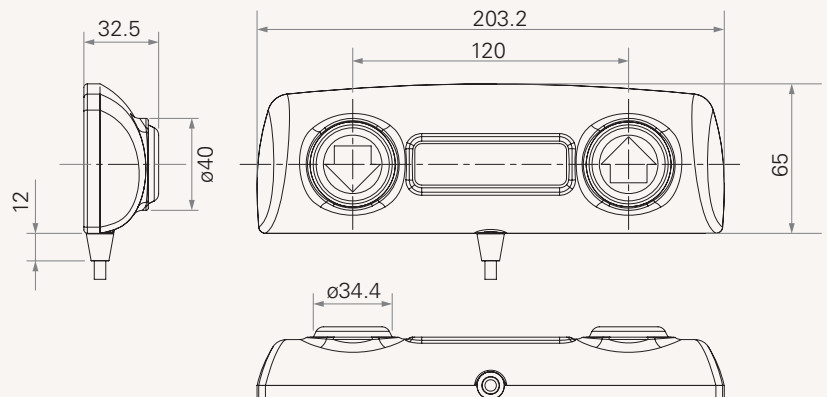

Compatible with all control boxes of TiMOTION®

Drawing

Standard Dimension

TFS

Version: 20130510-E

	Plug	1 = DIN 8pin, 90°, for TC2/TC3/TC7 2 = RJ 10pin, 90°, for TC1/TC8/TC10 4 = DIN 8pin, 180°, for extension cable	5 = RJ 10pin, 180°, for TC6/TC9/extension cable A = Customized
--	-------------	--	---

	Arrow Keys	4 = Left-Up; Right-Down (black)
--	-------------------	---------------------------------

	Color	1 = Black	2 = Grey (Pantone 428C)
--	--------------	-----------	-------------------------

	Cable Length	1 = Straight, 1500mm	2 = Straight, 2000mm	A = Customized
--	---------------------	----------------------	----------------------	----------------