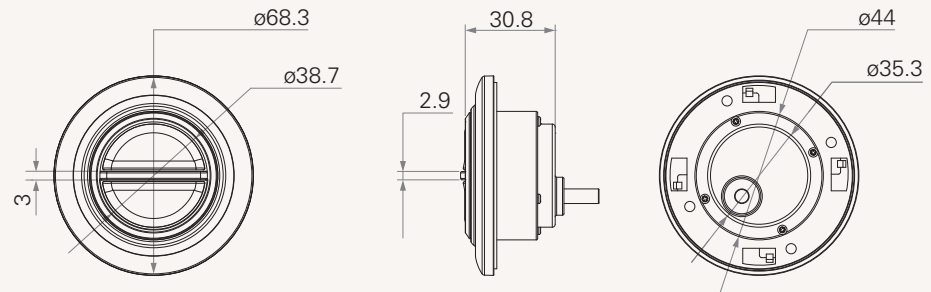

TH5

series

Product Segments

- **Comfort Motion**

Maximum available buttons	2
Color	black or grey
Mounted into the recliner directly	

Drawing

Standard Dimension

Terms of Use

	Plug	1 = DIN 5pin, for TDC 2 = DIN 8pin, for TC2/TC3/TC7 4 = DIN 8pin, 180°, for extension cable	5 = RJ 10pin, 180°, for TC6/TC9/extension cable A = Customized
	Color	1 = Black	2 = Grey (Pantone 428C)
	Cable Length	1 = Straight, 1500mm	2 = Straight, 2000mm A = Customized