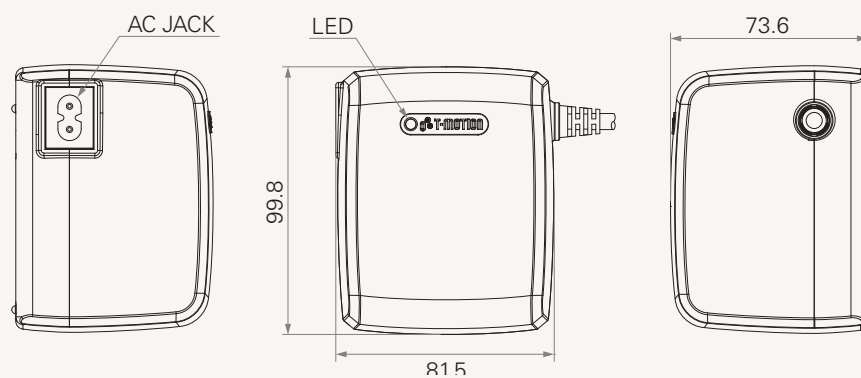

Drawing

Standard Dimension

Terms of Use

The user is responsible for determining the suitability of TiMOTION products for a specific application.

Due to continuous development in order to improve our products, TiMOTION products are subject to frequent modifications and changes without prior notice.

TiMOTION reserves the right to discontinue the sale of any products displayed on its website or listed in its catalogue or other written materials drawn up by TiMOTION.