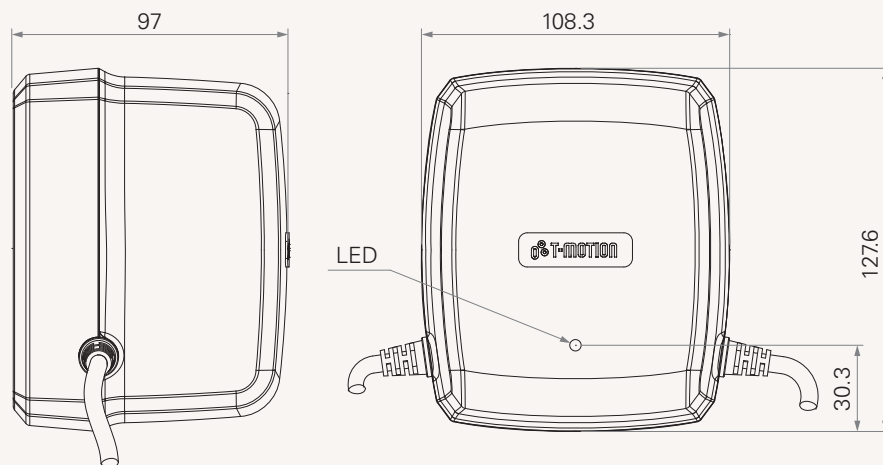

Drawing

Standard Dimension

Terms of Use

The user is responsible for determining the suitability of TiMOTION products for a specific application.

Due to continuous development in order to improve our products, TiMOTION products are subject to frequent modifications and changes without prior notice.

TiMOTION reserves the right to discontinue the sale of any products displayed on its website or listed in its catalogue or other written materials drawn up by TiMOTION.