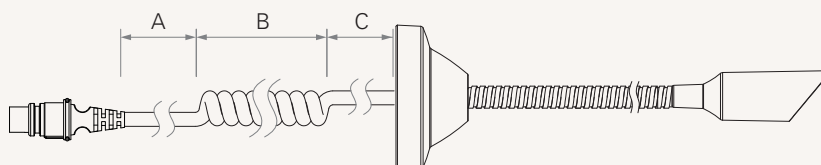

## General Features

- LED reading light
- Mounted into the recliner directly
- Elegant and compact design
- Flexible gooseneck

**Drawing**

Standard Dimension

Dimension with Cable Type and Length

One Section Cable

Two Section Cable

**Cable Length (mm)**

CODE	A	B	C
1	25	220	250
A	Customized length		

# TRL Ordering Key

TRL

Version: 20130510-B

	<b>Voltage</b>	1 = 12V	2 = 24V	A = Customized
	<b>Plug</b>	1 = DIN 4pin, 180°	2 = RJ 10pin, 180°	A = Customized
	<b>Cable Type</b>	1 = One section 2 = Two section (D = straight, 850mm)		A = Customized
	<b>Cable Length</b>	1 = See appendix* Note : Standard length of gooseneck is 538mm		A = Customized