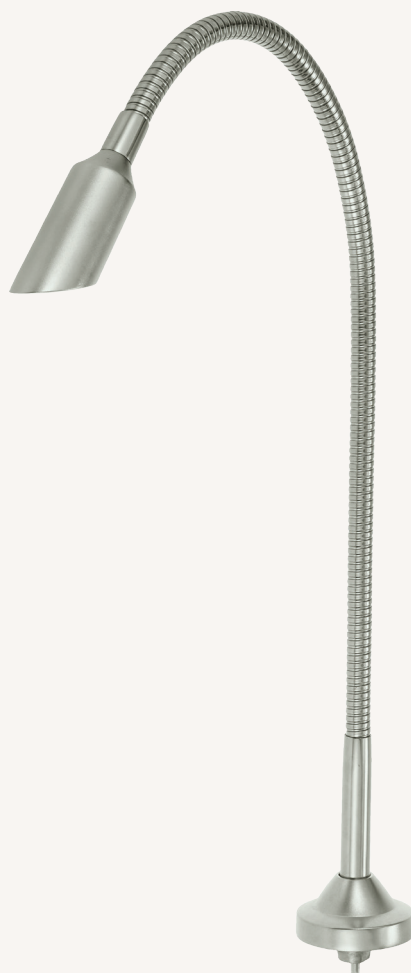

Reading Light

# TRL

series

---

## General Features

- LED reading light
- Mounted into the recliner directly
- Elegant and compact design
- Flexible gooseneck

**Drawing**

Standard Dimension

Dimension with Cable Type and Length

One Section Cable