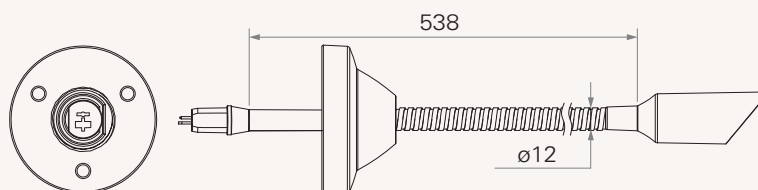

## General Features

- LED reading light
- Mounted into the recliner directly
- Elegant and compact design
- Flexible gooseneck

**Drawing**

Standard Dimension

Dimension with Cable Type and Length

One Section Cable

Two Section Cable

**Cable Length (mm)**

CODE	A	B	C
1	25	220	250
A	Customized length		