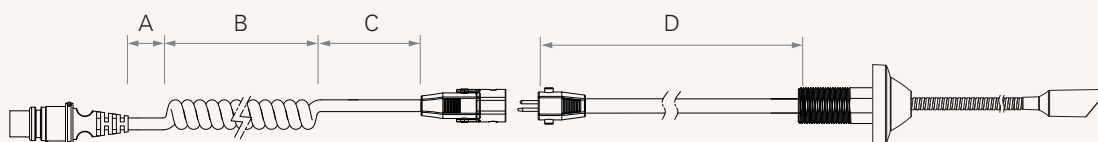

## General Features

- LED reading light
- Mounted into the recliner directly
- Elegant and compact design
- Flexible gooseneck

**Drawing**

Standard Dimension

Dimension with Cable Type and Length

One Section Cable

Two Section Cable

**Cable Length (mm)**

CODE	A	B	C
1	25	220	250
A	Customized length		

# TRL Ordering Key

TRL

Version: 20130510-B

	<b>Voltage</b>	1 = 12V	2 = 24V	A = Customized
	<b>Plug</b>	1 = DIN 4pin, 180°	2 = RJ 10pin, 180°	A = Customized
	<b>Cable Type</b>	1 = One section 2 = Two section (D = straight, 850mm)		A = Customized
	<b>Cable Length</b>	1 = See appendix* Note : Standard length of gooseneck is 538mm		A = Customized